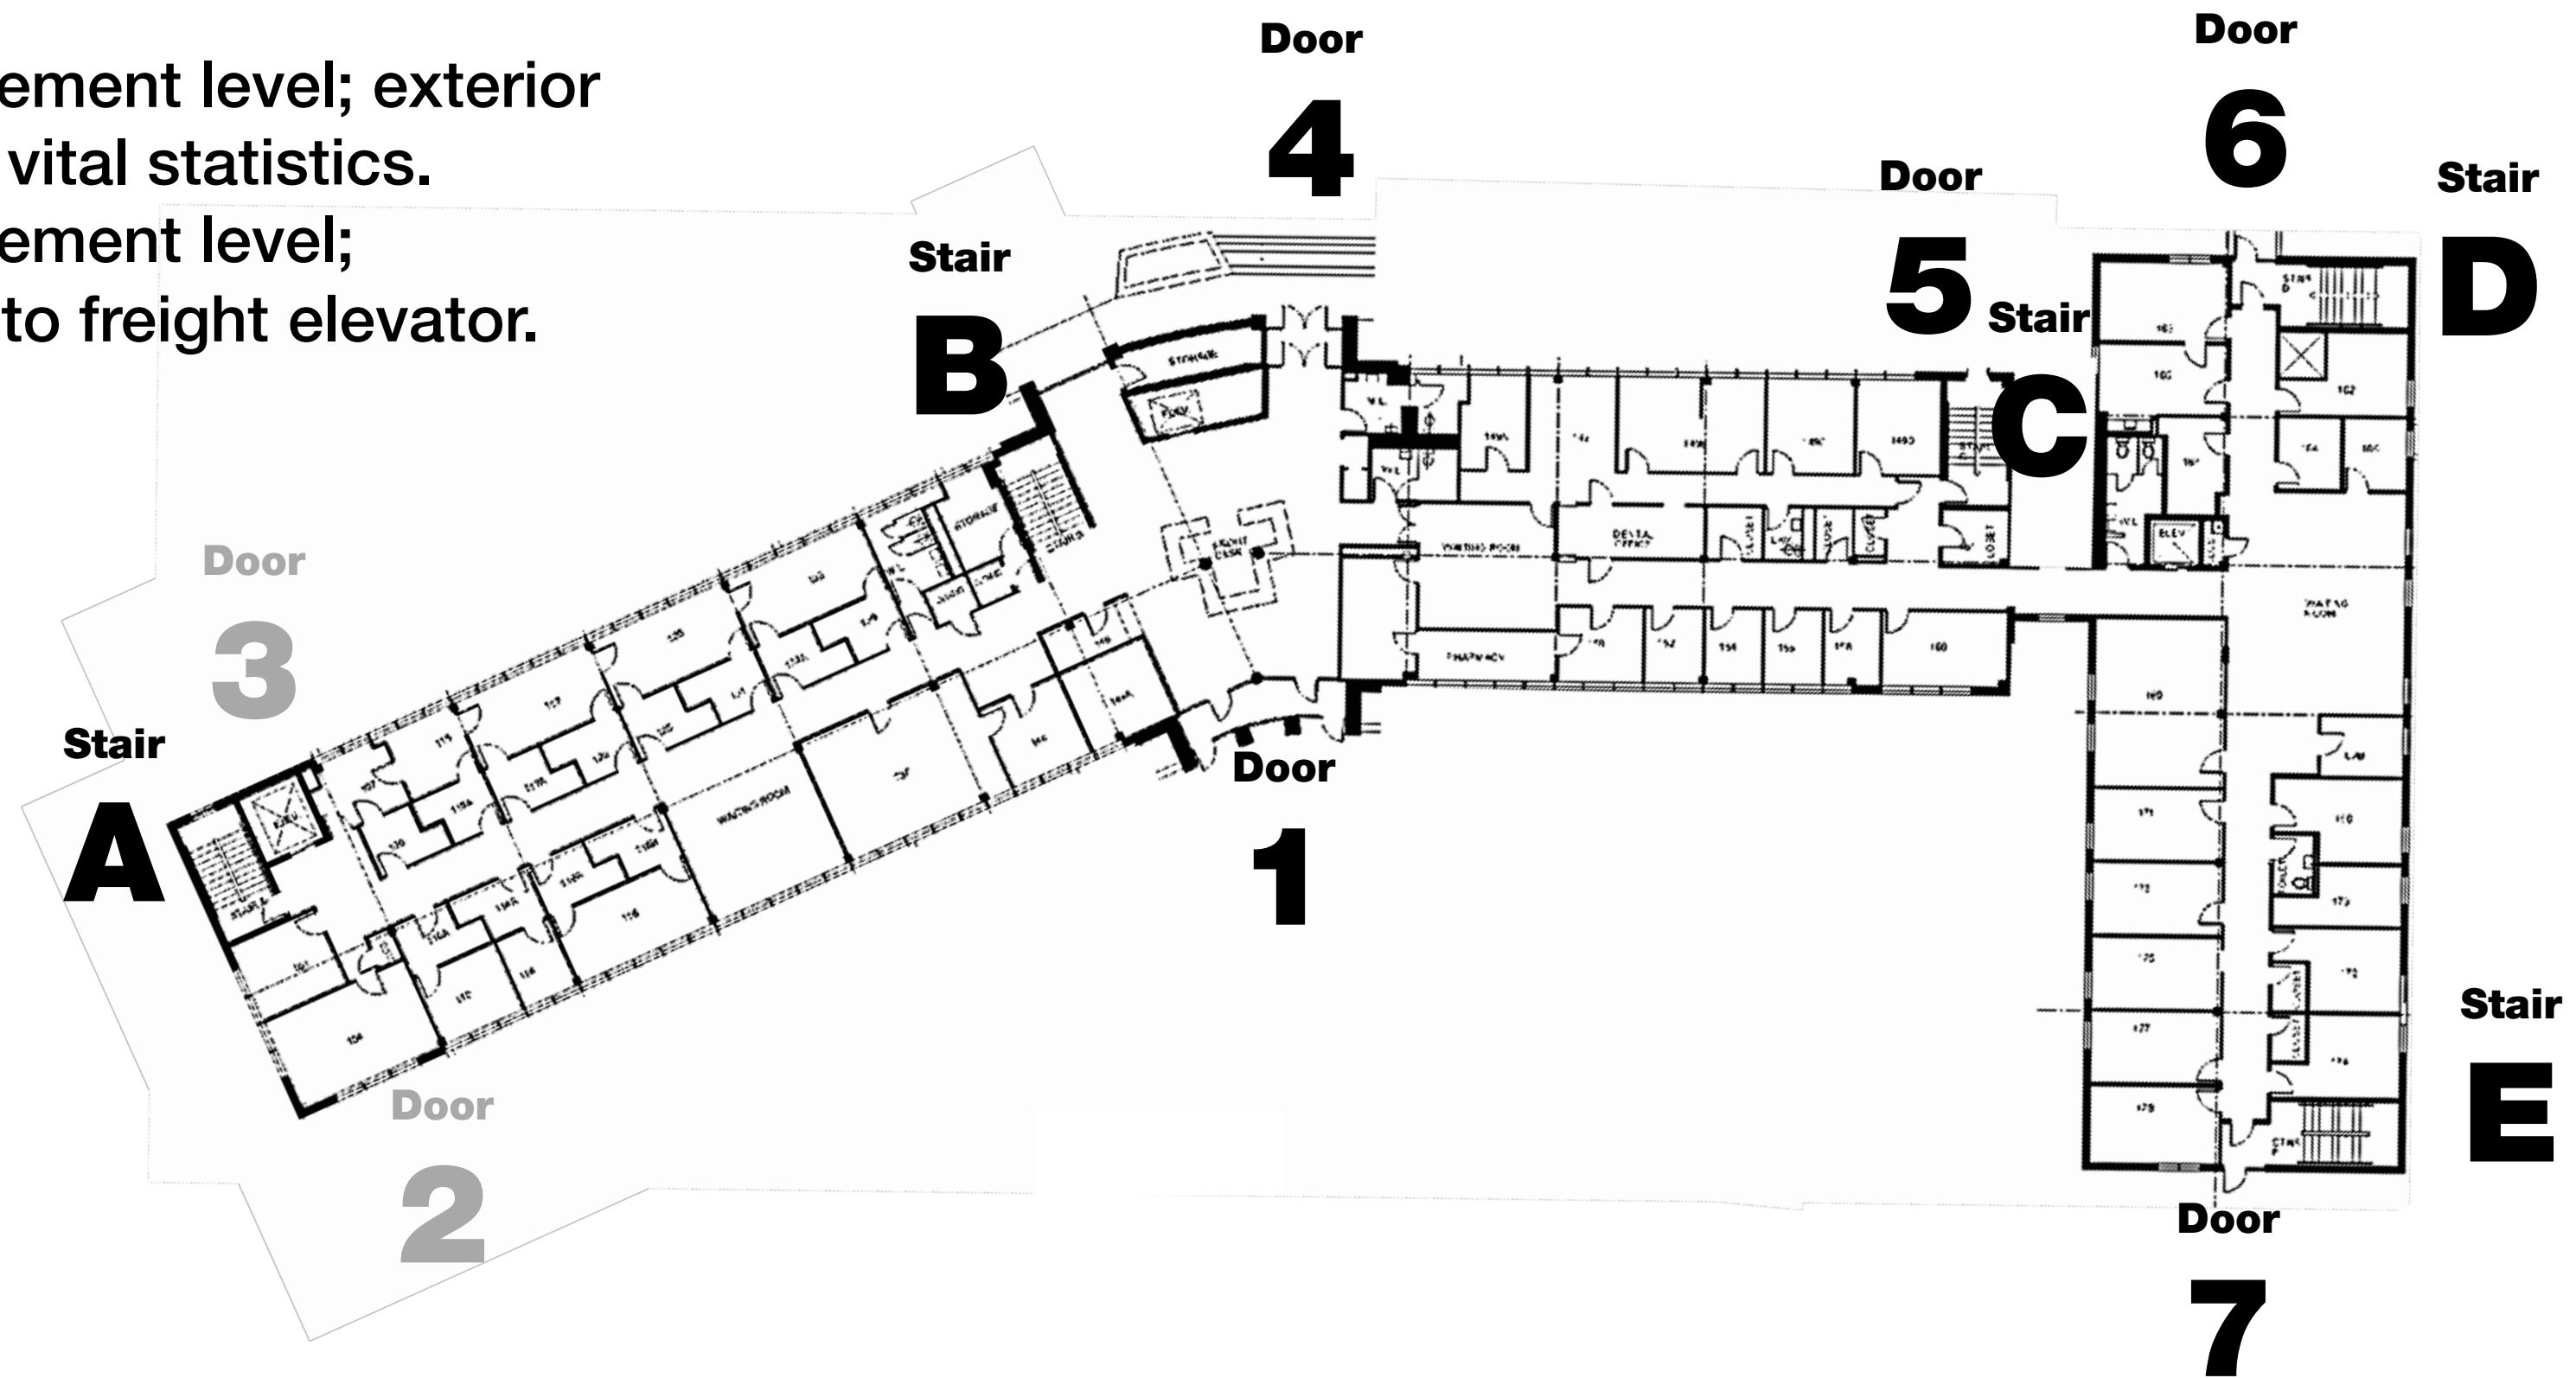

Door 2 - Basement level; exterior doors beside vital statistics.

Door 3 - Basement level; exterior door to freight elevator.

Evacuation rally point: City parking lot, north of building

	SAFE ZONE	Proceed to basement/lower level. Do not use elevators. Follow signs to safe zone near Khulman Auditorium in east end of building.
---	------------------	---

	AED	Automated external defibrillator (AED) located in main elevator lobby of each floor for cardiac emergencies.
---	------------	--

During a fire/evacuation,
Use Stairs to Exit

Evacuation Layout – Downtown Facility