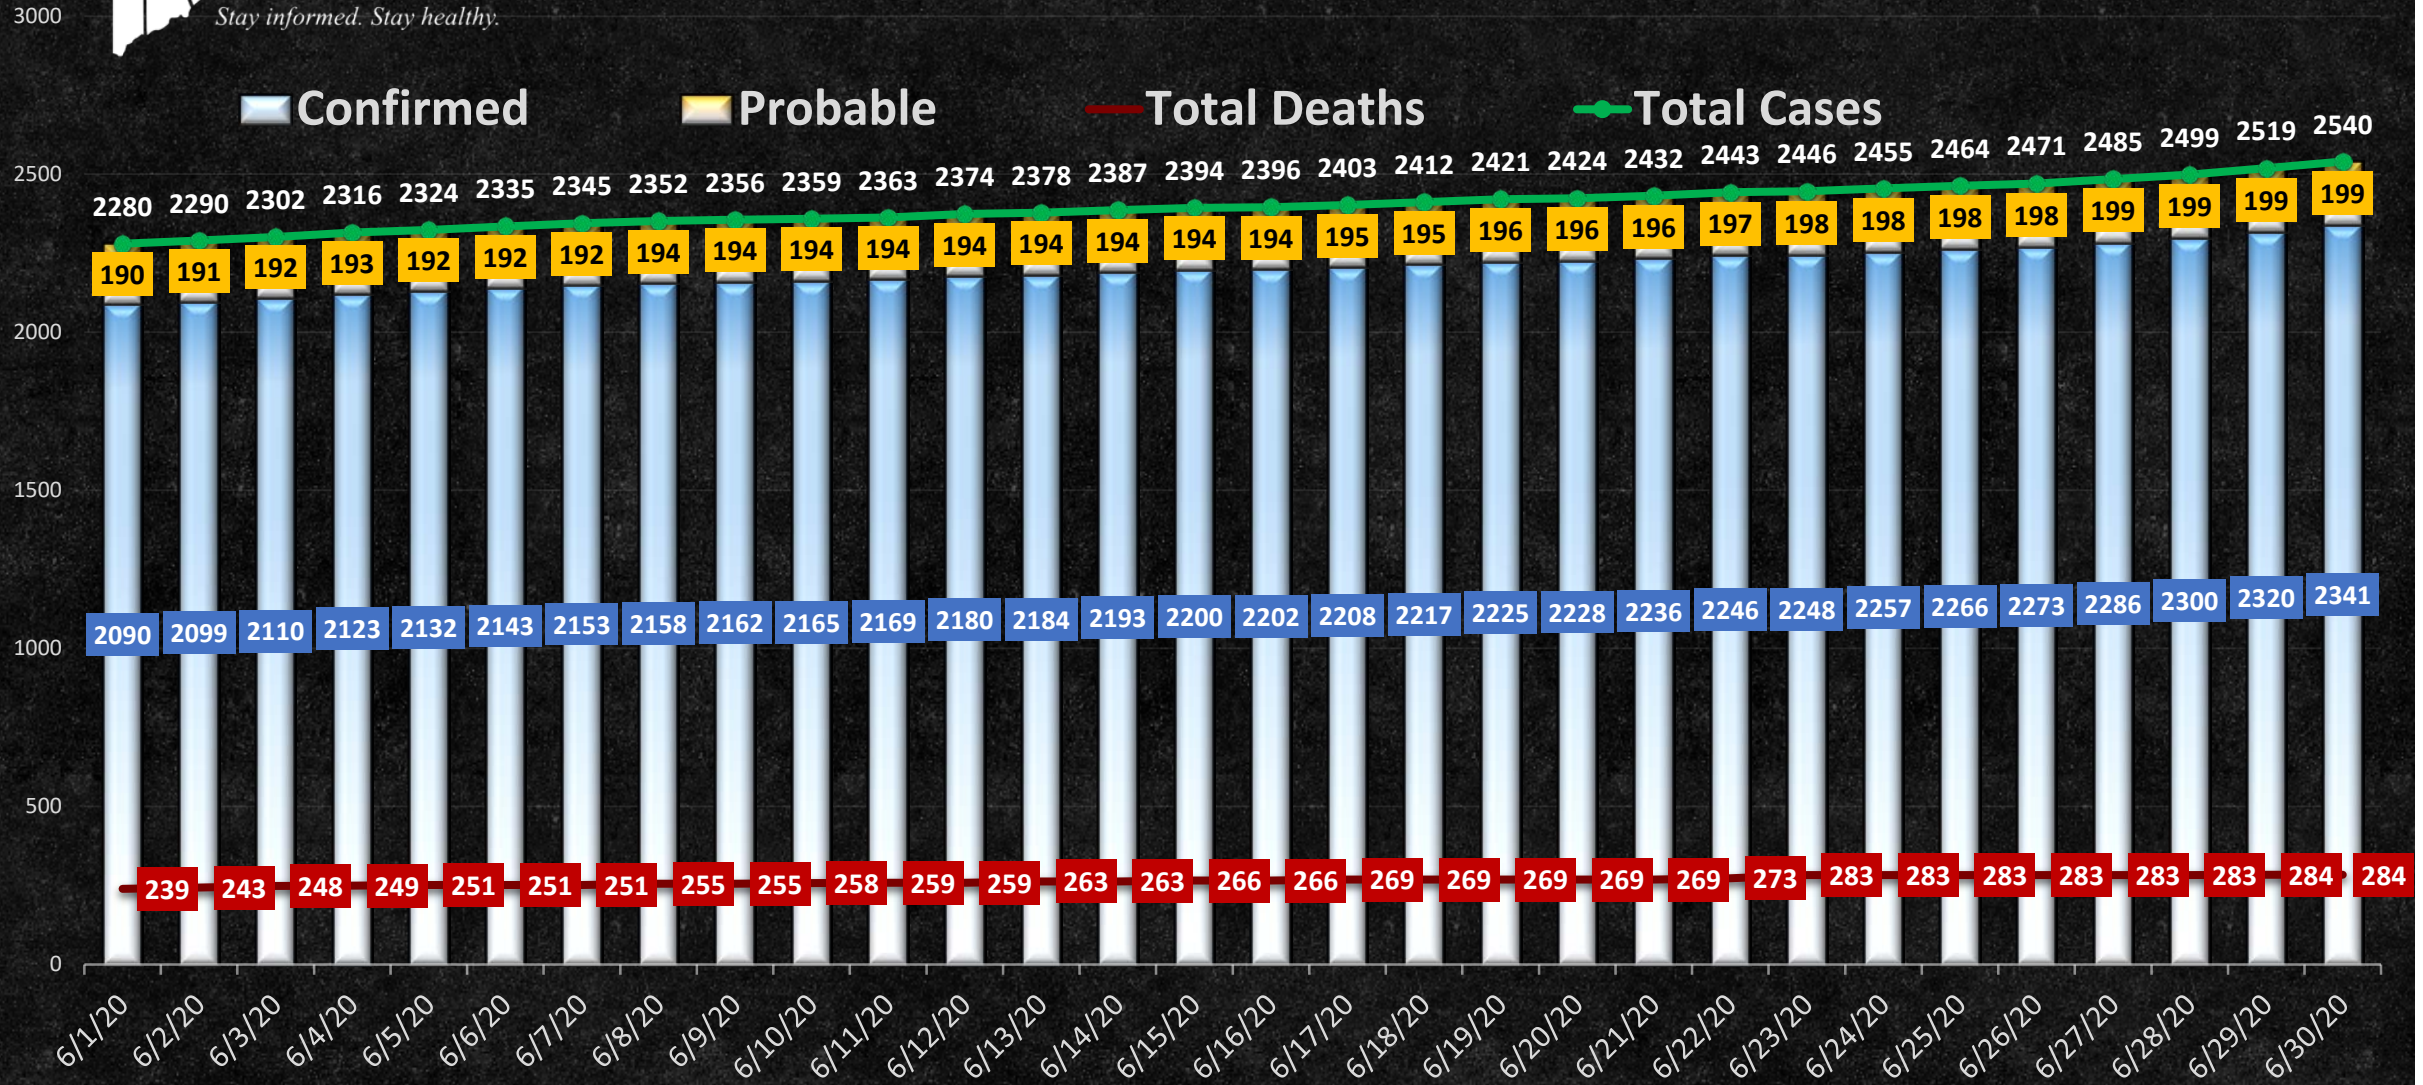

*TOTAL CASES OF COVID-19 June 2020 (Cumulative) Lucas County

*Total Cases includes all Confirmed Positive COVID-19 Cases and Probable Positive Cases based on expanded CDC case definitions.